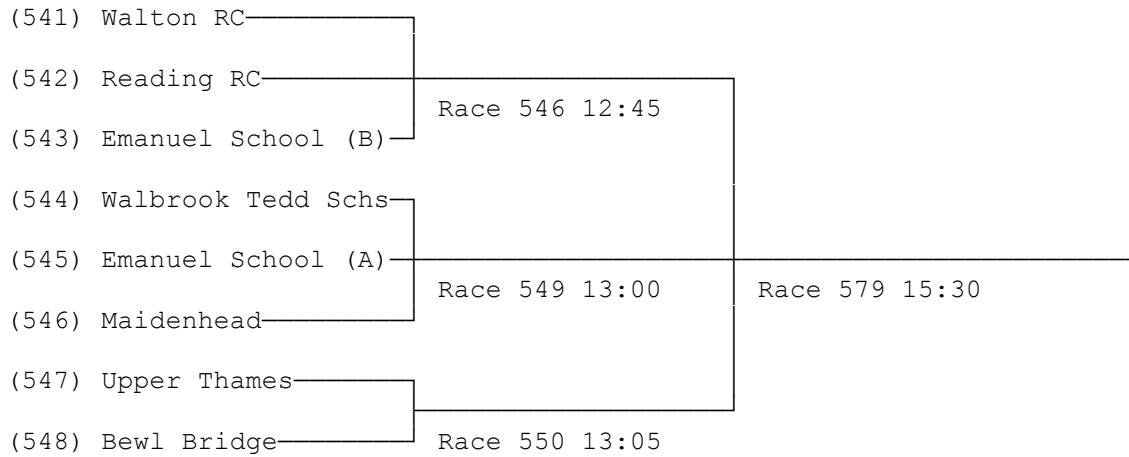

Sunday Draw

First named crew is on Town station, last named is on Enclosure side

5) Womens Junior 14 Coxed Quad Sculls

6) Womens Junior 12 Coxed Quad Sculls

7) Junior 15 Double Sculls

Sunday Draw

First named crew is on Town station, last named is on Enclosure side

8) Junior 14 Double Sculls

9) Junior 13 Double Sculls

10) Womens Junior 15 Double Sculls

Sunday Draw

First named crew is on Town station, last named is on Enclosure side

11) Womens Junior 14 Double Sculls

12) Womens Junior 13 Double Sculls

Sunday Draw

First named crew is on Town station, last named is on Enclosure side

13) Junior 16 Sculls

14) Junior 14 Sculls

15) Junior 12 Sculls

Sunday Draw

First named crew is on Town station, last named is on Enclosure side