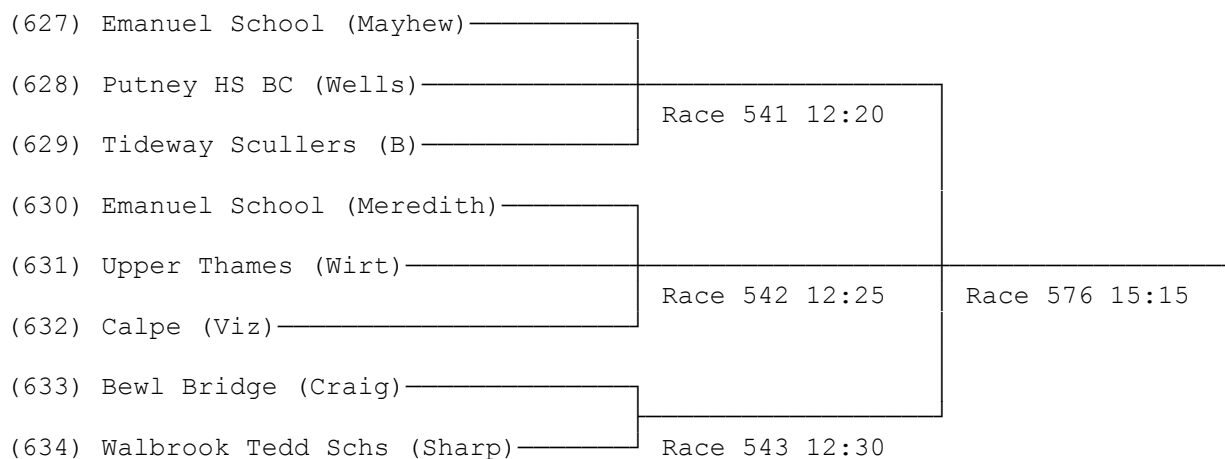

8) Junior 14 Double Sculls

9) Junior 13 Double Sculls

10) Womens Junior 15 Double Sculls

Sunday Draw

First named crew is on Town station, last named is on Enclosure side

11) Womens Junior 14 Double Sculls

12) Womens Junior 13 Double Sculls

Sunday Draw

First named crew is on Town station, last named is on Enclosure side

13) Junior 16 Sculls

14) Junior 14 Sculls

15) Junior 12 Sculls

Sunday Draw

First named crew is on Town station, last named is on Enclosure side

16) Womens Junior 16 Sculls

17) Womens Junior 14 Sculls - Division A

17) Womens Junior 14 Sculls - Division B