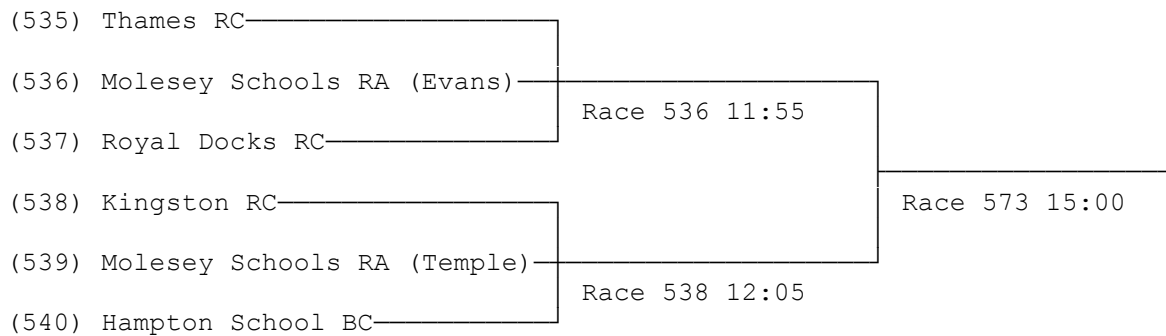

Sunday Draw

First named crew is on Town station, last named is on Enclosure side

1) Junior 15 Eights

Sponsored by Kieran West

2) Junior 15 Coxed Quad Sculls

3) Junior 13 Coxed Quad Sculls

4) Womens Junior 15 Coxed Quad Sculls

Sunday Draw

First named crew is on Town station, last named is on Enclosure side

5) Womens Junior 14 Coxed Quad Sculls

6) Womens Junior 12 Coxed Quad Sculls

7) Junior 15 Double Sculls

Sunday Draw

First named crew is on Town station, last named is on Enclosure side

8) Junior 14 Double Sculls

9) Junior 13 Double Sculls

10) Womens Junior 15 Double Sculls

Sunday Draw

First named crew is on Town station, last named is on Enclosure side

11) Womens Junior 14 Double Sculls

12) Womens Junior 13 Double Sculls

Sunday Draw

First named crew is on Town station, last named is on Enclosure side

13) Junior 16 Sculls

14) Junior 14 Sculls

15) Junior 12 Sculls

Sunday Draw

First named crew is on Town station, last named is on Enclosure side