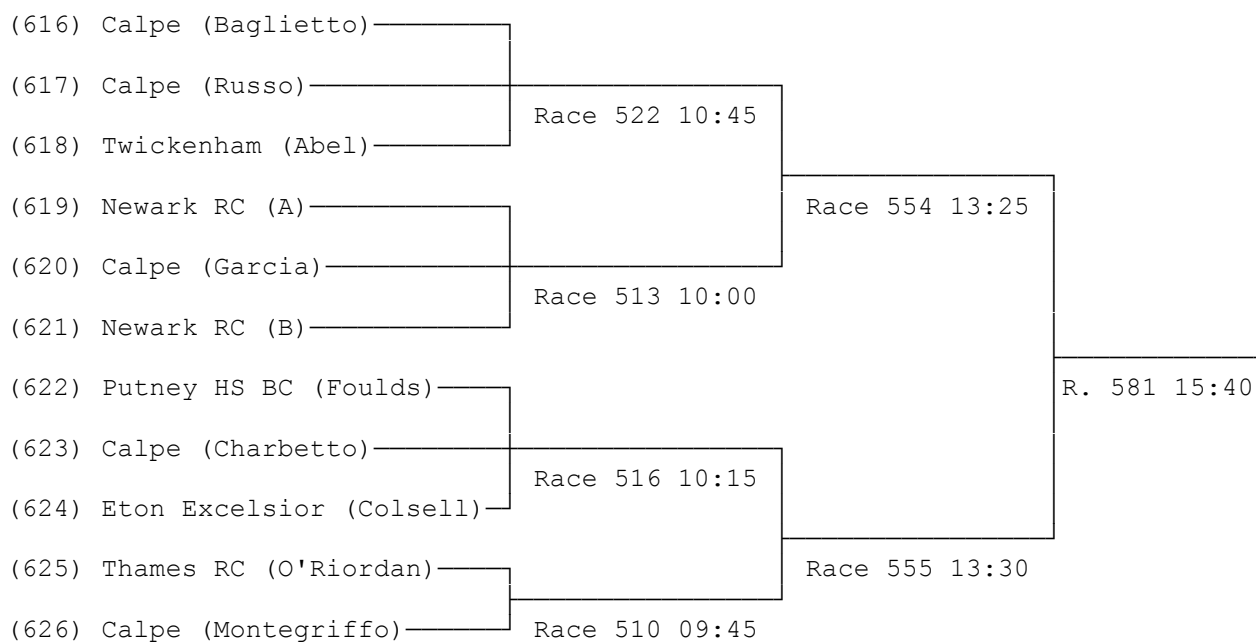

8) Junior 14 Double Sculls

9) Junior 13 Double Sculls

10) Womens Junior 15 Double Sculls

Sunday Draw

First named crew is on Town station, last named is on Enclosure side

11) Womens Junior 14 Double Sculls

12) Womens Junior 13 Double Sculls

Sunday Draw

First named crew is on Town station, last named is on Enclosure side

13) Junior 16 Sculls

14) Junior 14 Sculls

15) Junior 12 Sculls

Sunday Draw

First named crew is on Town station, last named is on Enclosure side

16) Womens Junior 16 Sculls

17) Womens Junior 14 Sculls - Division A

17) Womens Junior 14 Sculls - Division B