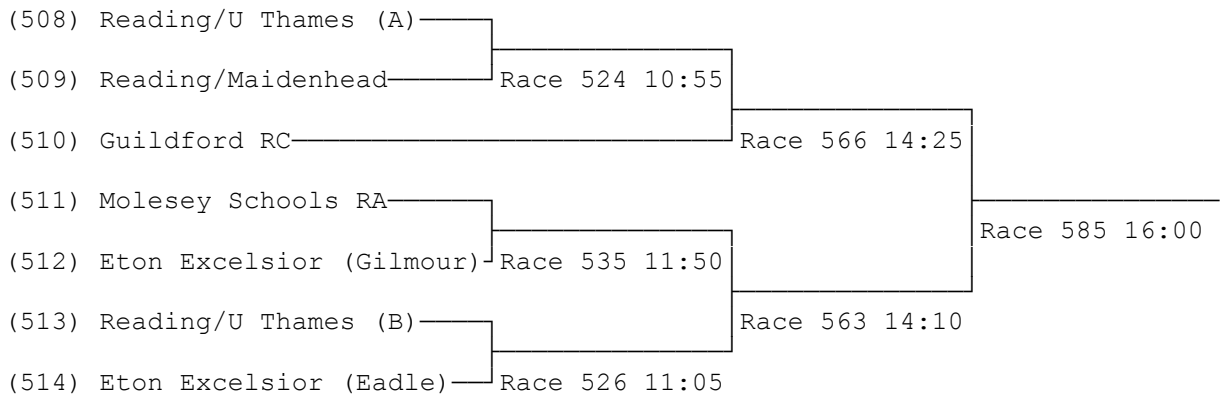

Sunday Draw

First named crew is on Town station, last named is on Enclosure side

1) Junior 15 Eights

Sponsored by Kieran West

2) Junior 15 Coxed Quad Sculls

3) Junior 13 Coxed Quad Sculls

4) Womens Junior 15 Coxed Quad Sculls

Sunday Draw

First named crew is on Town station, last named is on Enclosure side

5) Womens Junior 14 Coxed Quad Sculls

6) Womens Junior 12 Coxed Quad Sculls

7) Junior 15 Double Sculls

Sunday Draw

First named crew is on Town station, last named is on Enclosure side