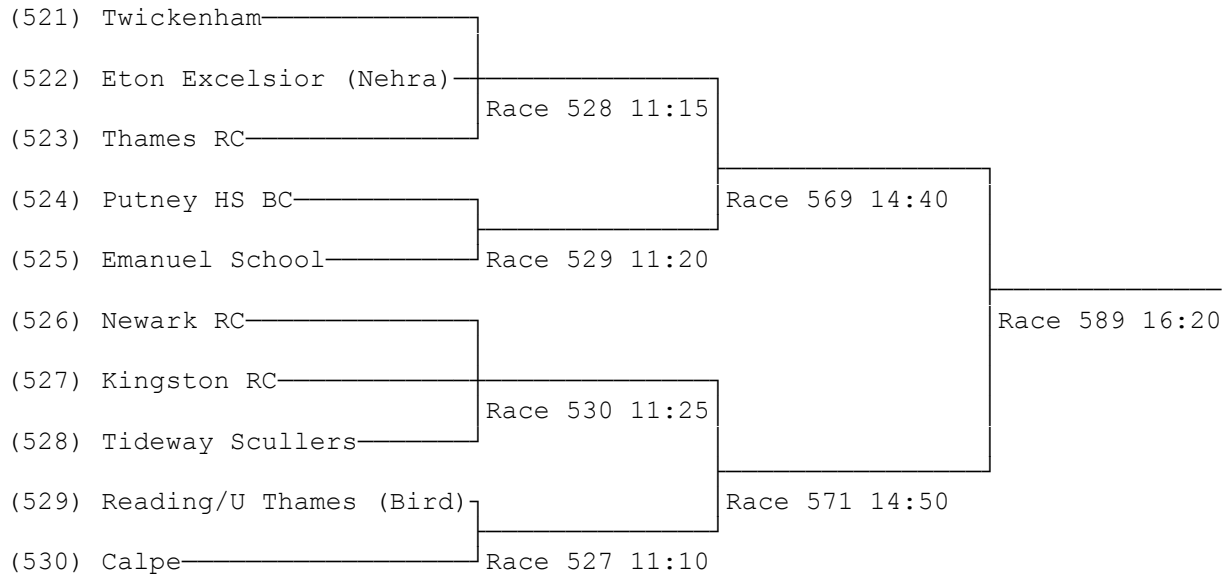

Sunday Draw

First named crew is on Town station, last named is on Enclosure side

1) Junior 15 Eights

Sponsored by Kieran West

2) Junior 15 Coxed Quad Sculls

3) Junior 13 Coxed Quad Sculls

4) Womens Junior 15 Coxed Quad Sculls

Sunday Draw

First named crew is on Town station, last named is on Enclosure side

5) Womens Junior 14 Coxed Quad Sculls

6) Womens Junior 12 Coxed Quad Sculls

7) Junior 15 Double Sculls

Sunday Draw

First named crew is on Town station, last named is on Enclosure side

8) Junior 14 Double Sculls

9) Junior 13 Double Sculls

10) Womens Junior 15 Double Sculls

Sunday Draw

First named crew is on Town station, last named is on Enclosure side

11) Womens Junior 14 Double Sculls

12) Womens Junior 13 Double Sculls