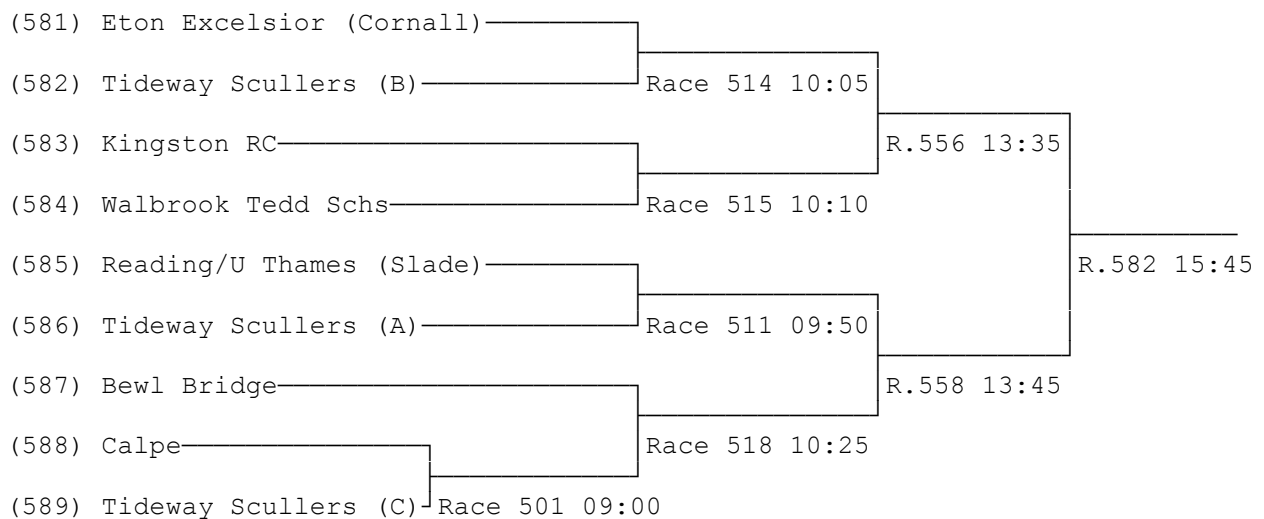

Sunday Draw

First named crew is on Town station, last named is on Enclosure side

5) Womens Junior 14 Coxed Quad Sculls

6) Womens Junior 12 Coxed Quad Sculls

7) Junior 15 Double Sculls

Sunday Draw

First named crew is on Town station, last named is on Enclosure side

8) Junior 14 Double Sculls

9) Junior 13 Double Sculls

10) Womens Junior 15 Double Sculls

Sunday Draw

First named crew is on Town station, last named is on Enclosure side

11) Womens Junior 14 Double Sculls

12) Womens Junior 13 Double Sculls

Sunday Draw

First named crew is on Town station, last named is on Enclosure side

13) Junior 16 Sculls

14) Junior 14 Sculls

15) Junior 12 Sculls

Sunday Draw

First named crew is on Town station, last named is on Enclosure side