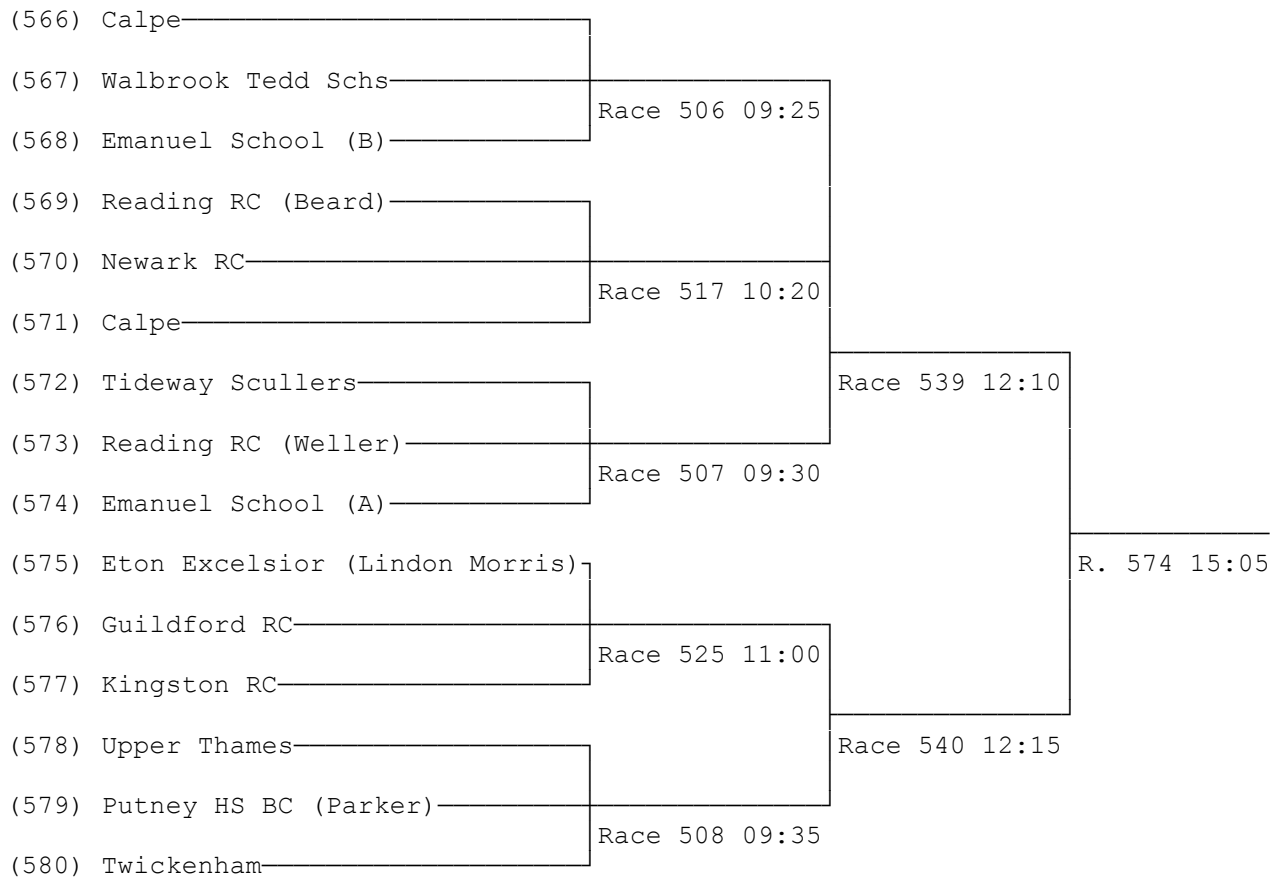

Sunday Draw

First named crew is on Town station, last named is on Enclosure side

5) Womens Junior 14 Coxed Quad Sculls

6) Womens Junior 12 Coxed Quad Sculls

7) Junior 15 Double Sculls

Sunday Draw

First named crew is on Town station, last named is on Enclosure side

8) Junior 14 Double Sculls

9) Junior 13 Double Sculls

10) Womens Junior 15 Double Sculls

Sunday Draw

First named crew is on Town station, last named is on Enclosure side

11) Womens Junior 14 Double Sculls

12) Womens Junior 13 Double Sculls

Sunday Draw

First named crew is on Town station, last named is on Enclosure side

13) Junior 16 Sculls

14) Junior 14 Sculls

15) Junior 12 Sculls

Sunday Draw

First named crew is on Town station, last named is on Enclosure side