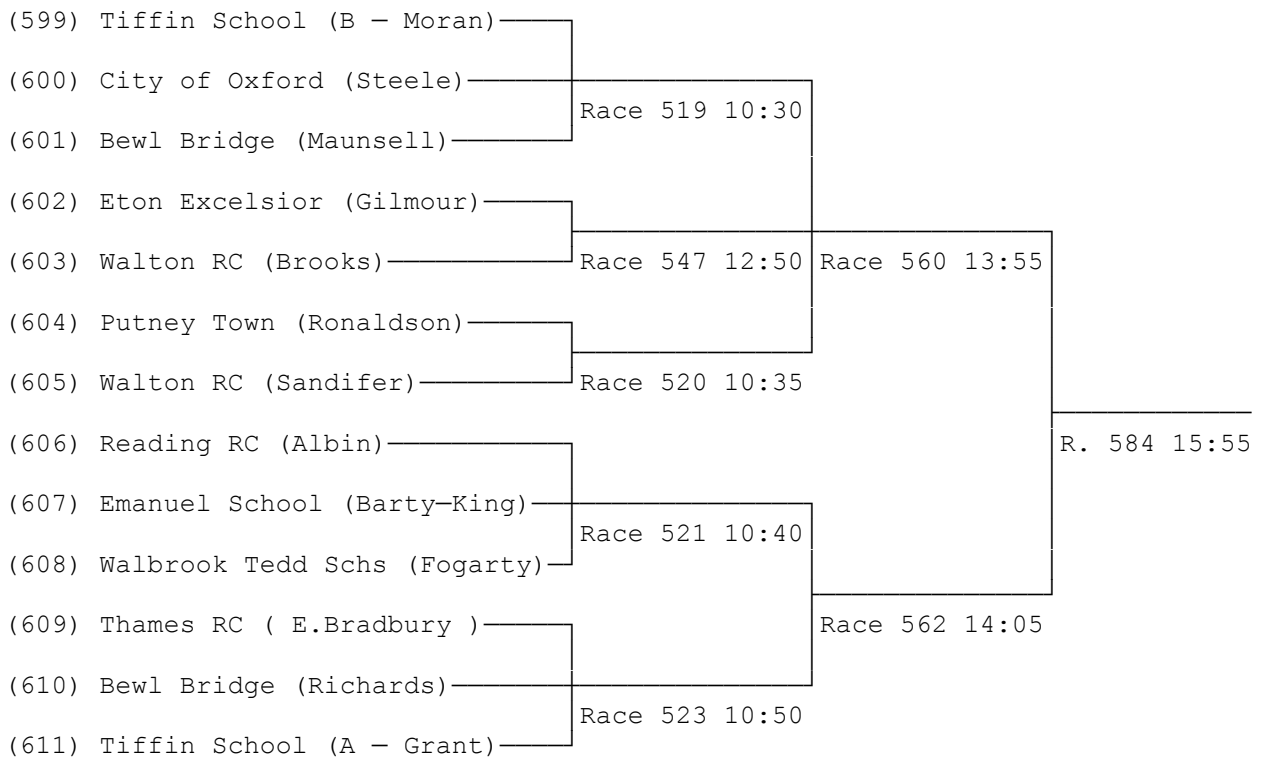

Sunday Draw

First named crew is on Town station, last named is on Enclosure side

5) Womens Junior 14 Coxed Quad Sculls

6) Womens Junior 12 Coxed Quad Sculls

7) Junior 15 Double Sculls

Sunday Draw

First named crew is on Town station, last named is on Enclosure side

8) Junior 14 Double Sculls

9) Junior 13 Double Sculls

10) Womens Junior 15 Double Sculls

Sunday Draw

First named crew is on Town station, last named is on Enclosure side

11) Womens Junior 14 Double Sculls

12) Womens Junior 13 Double Sculls

Sunday Draw

First named crew is on Town station, last named is on Enclosure side

13) Junior 16 Sculls

14) Junior 14 Sculls

15) Junior 12 Sculls

Sunday Draw

First named crew is on Town station, last named is on Enclosure side