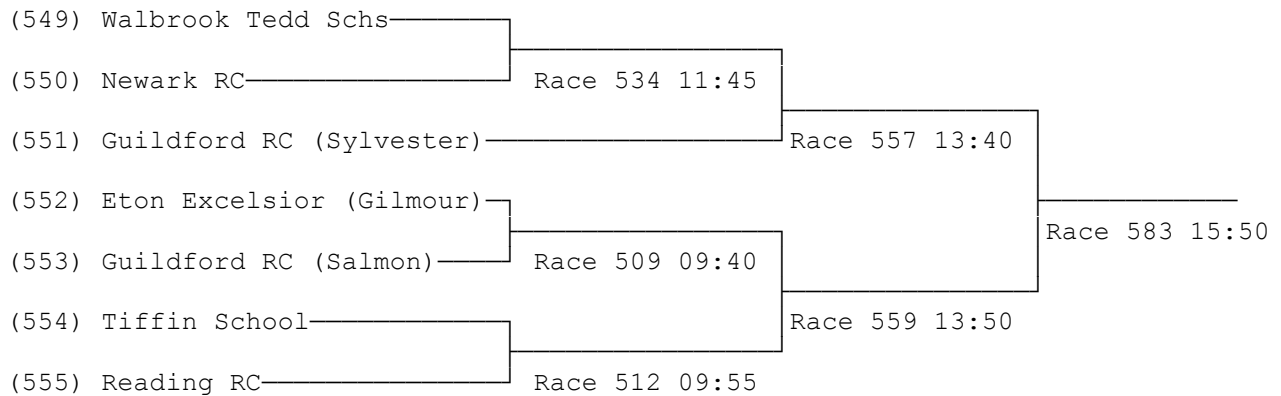

Sunday Draw

First named crew is on Town station, last named is on Enclosure side

5) Womens Junior 14 Coxed Quad Sculls

6) Womens Junior 12 Coxed Quad Sculls

7) Junior 15 Double Sculls

Sunday Draw

First named crew is on Town station, last named is on Enclosure side

8) Junior 14 Double Sculls

9) Junior 13 Double Sculls

10) Womens Junior 15 Double Sculls

Sunday Draw

First named crew is on Town station, last named is on Enclosure side

11) Womens Junior 14 Double Sculls

12) Womens Junior 13 Double Sculls