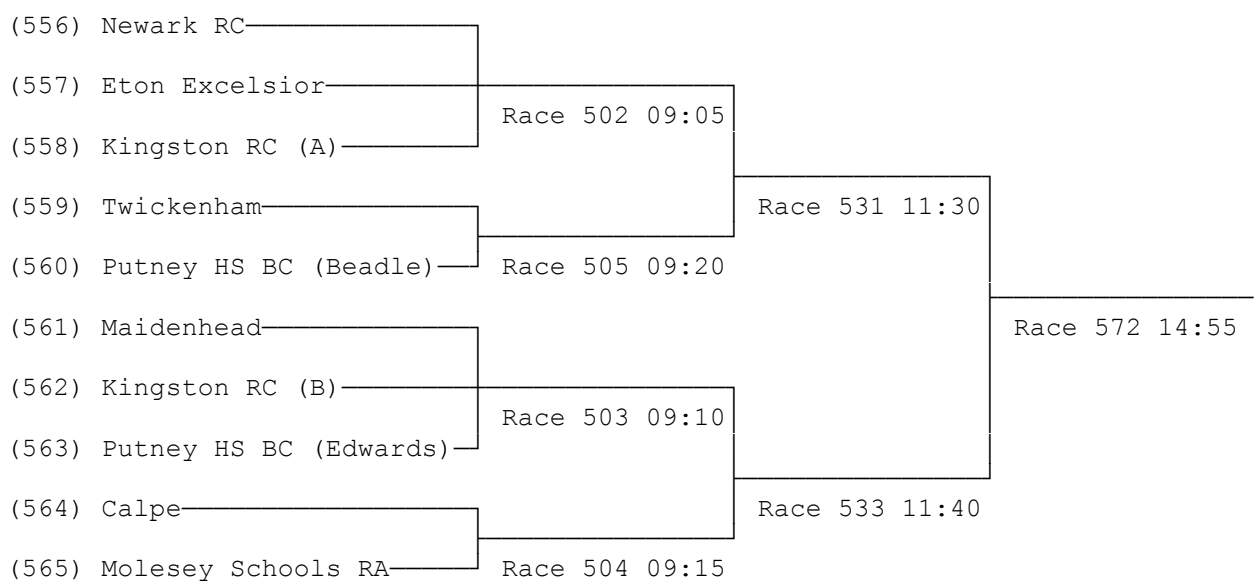

Sunday Draw

First named crew is on Town station, last named is on Enclosure side

1) Junior 15 Eights

Sponsored by Kieran West

2) Junior 15 Coxed Quad Sculls

3) Junior 13 Coxed Quad Sculls

4) Womens Junior 15 Coxed Quad Sculls

Sunday Draw

First named crew is on Town station, last named is on Enclosure side

5) Womens Junior 14 Coxed Quad Sculls

6) Womens Junior 12 Coxed Quad Sculls

7) Junior 15 Double Sculls

Sunday Draw

First named crew is on Town station, last named is on Enclosure side

8) Junior 14 Double Sculls

9) Junior 13 Double Sculls

10) Womens Junior 15 Double Sculls

Sunday Draw

First named crew is on Town station, last named is on Enclosure side

11) Womens Junior 14 Double Sculls

12) Womens Junior 13 Double Sculls

Sunday Draw

First named crew is on Town station, last named is on Enclosure side

13) Junior 16 Sculls

14) Junior 14 Sculls

15) Junior 12 Sculls

Sunday Draw

First named crew is on Town station, last named is on Enclosure side