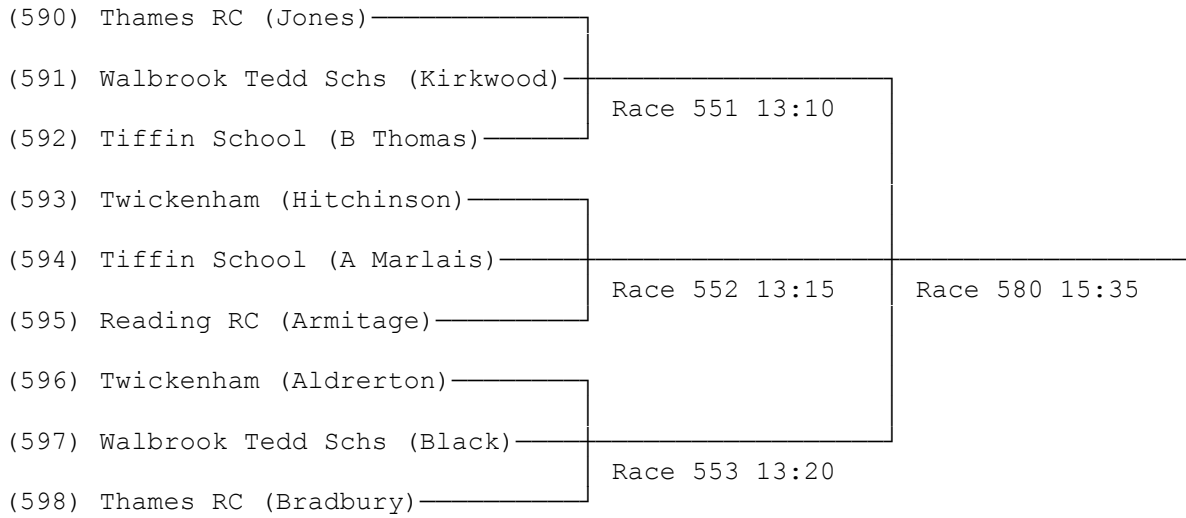

8) Junior 14 Double Sculls

9) Junior 13 Double Sculls

10) Womens Junior 15 Double Sculls

Sunday Draw

First named crew is on Town station, last named is on Enclosure side

11) Womens Junior 14 Double Sculls

12) Womens Junior 13 Double Sculls

Sunday Draw

First named crew is on Town station, last named is on Enclosure side

13) Junior 16 Sculls

14) Junior 14 Sculls

15) Junior 12 Sculls

Sunday Draw

First named crew is on Town station, last named is on Enclosure side