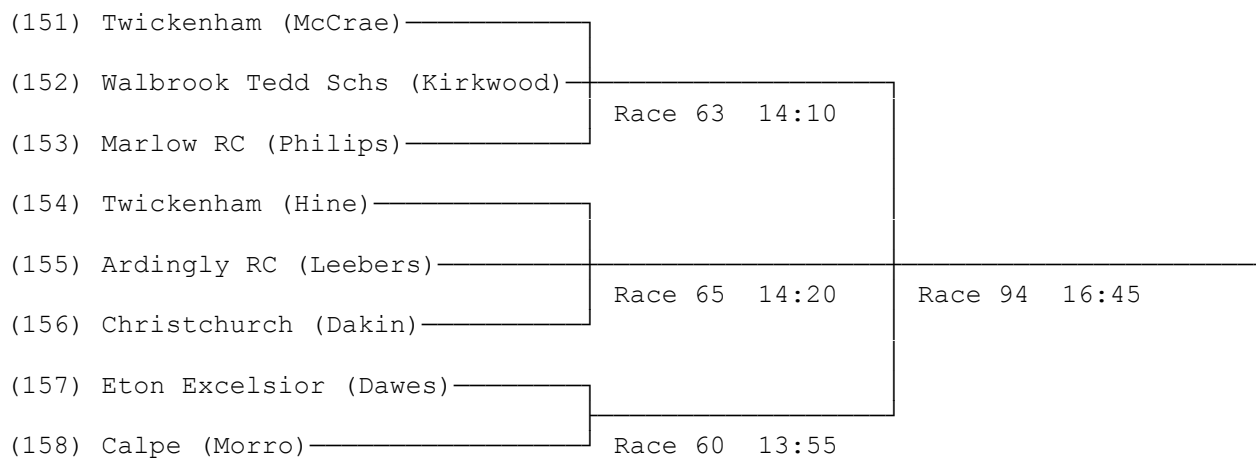

Saturday Draw

First named crew is on Town station, last named is on Enclosure side

22) Novice Sculls - Division B

Sponsored by Broadland Guarding