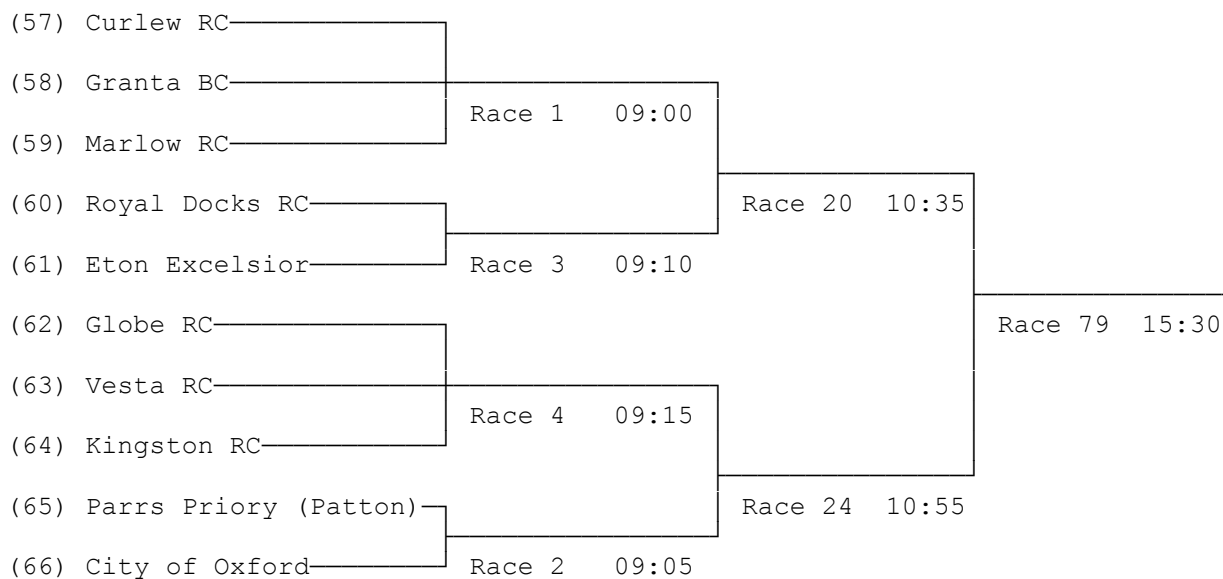

9) Senior 3 Coxed Fours

Sponsored by RJ Dance

10) Senior 4 Coxed Fours

Sponsored by Hampton Court Palace

11) Novice Coxed Fours

Sponsored by Tim Crooks

Saturday Draw

First named crew is on Town station, last named is on Enclosure side