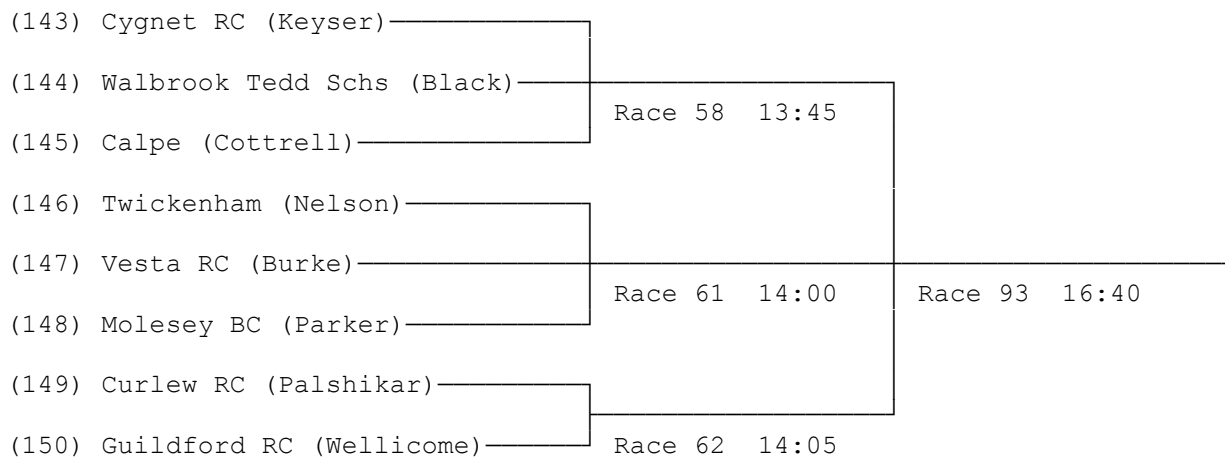

Saturday Draw

First named crew is on Town station, last named is on Enclosure side

20) Senior 2 Sculls

Sponsored by Parkhurst Self Drive Hire

21) Senior 4 Sculls

Sponsored by Tuffin, Ferraby & Taylor

23) Womens Senior 4 Sculls

Sponsored by River Celebration

22) Novice Sculls - Division A

Sponsored by Broadland Guarding

Saturday Draw

First named crew is on Town station, last named is on Enclosure side

22) Novice Sculls - Division B