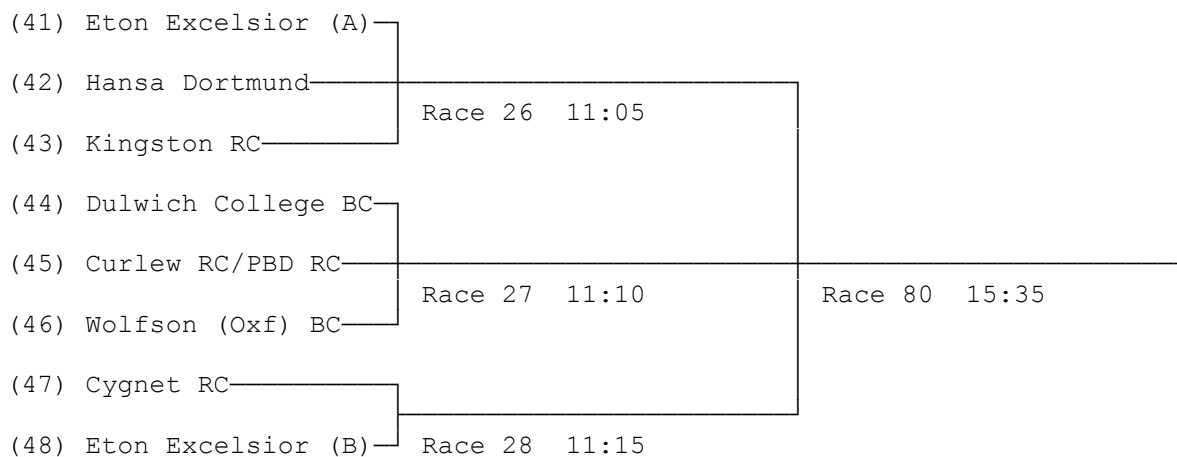

Saturday Draw

First named crew is on Town station, last named is on Enclosure side

9) Senior 3 Coxed Fours

Sponsored by RJ Dance