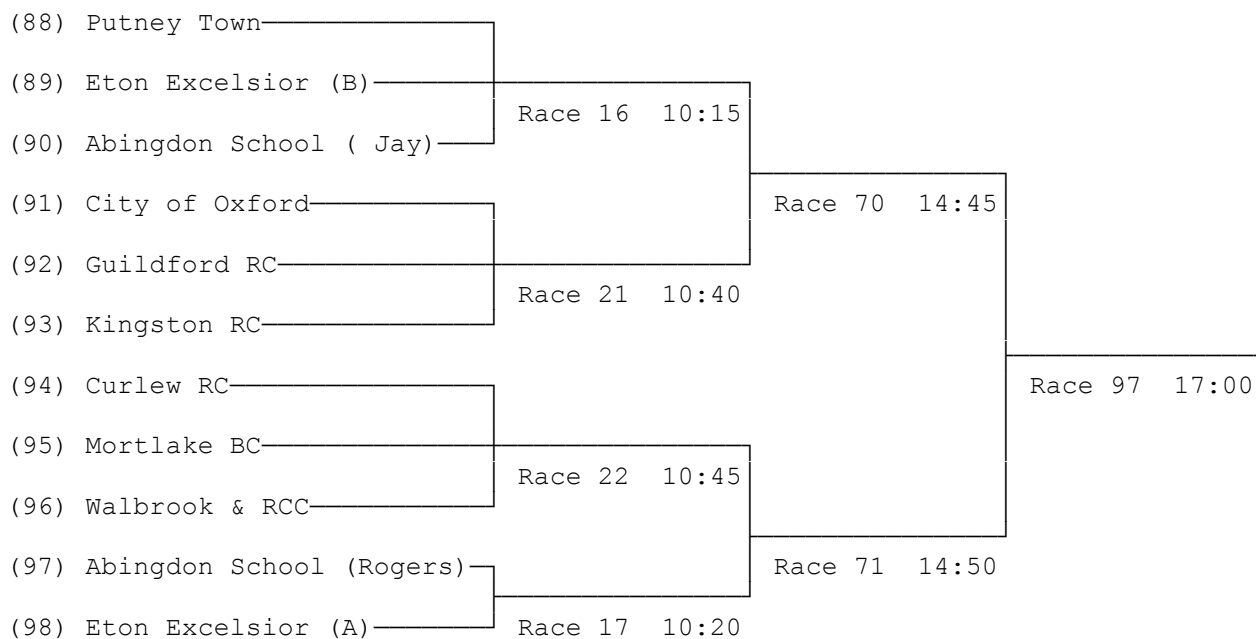

12) Womens Senior 3 Coxed Fours

Sponsored in Memory of Colin Ellis

13) Womens Senior 4 Coxed Fours

Sponsored in Memory of John Levy

Saturday Draw

First named crew is on Town station, last named is on Enclosure side

14) Womens Novice Coxed Fours

Sponsored in Memory of Tony Gibbs

15) Senior 4 Quad Sculls

Sponsored by The Programmer

16) Womens Senior 4 Quad Sculls

Sponsored by Honeywell

Saturday Draw

First named crew is on Town station, last named is on Enclosure side