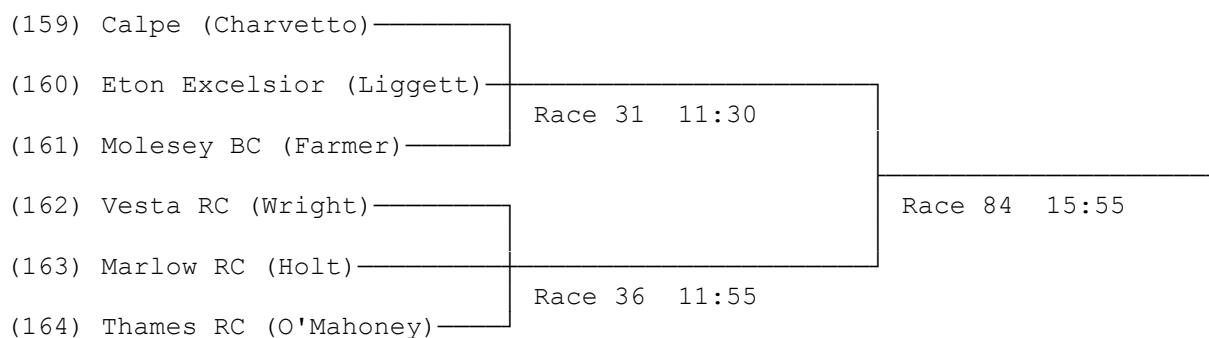

Saturday Draw

First named crew is on Town station, last named is on Enclosure side

20) Senior 2 Sculls

Sponsored by Parkhurst Self Drive Hire

21) Senior 4 Sculls

Sponsored by Tuffin, Ferraby & Taylor

23) Womens Senior 4 Sculls

Sponsored by River Celebration

22) Novice Sculls - Division A

Sponsored by Broadland Guarding

Saturday Draw

First named crew is on Town station, last named is on Enclosure side

22) Novice Sculls - Division B