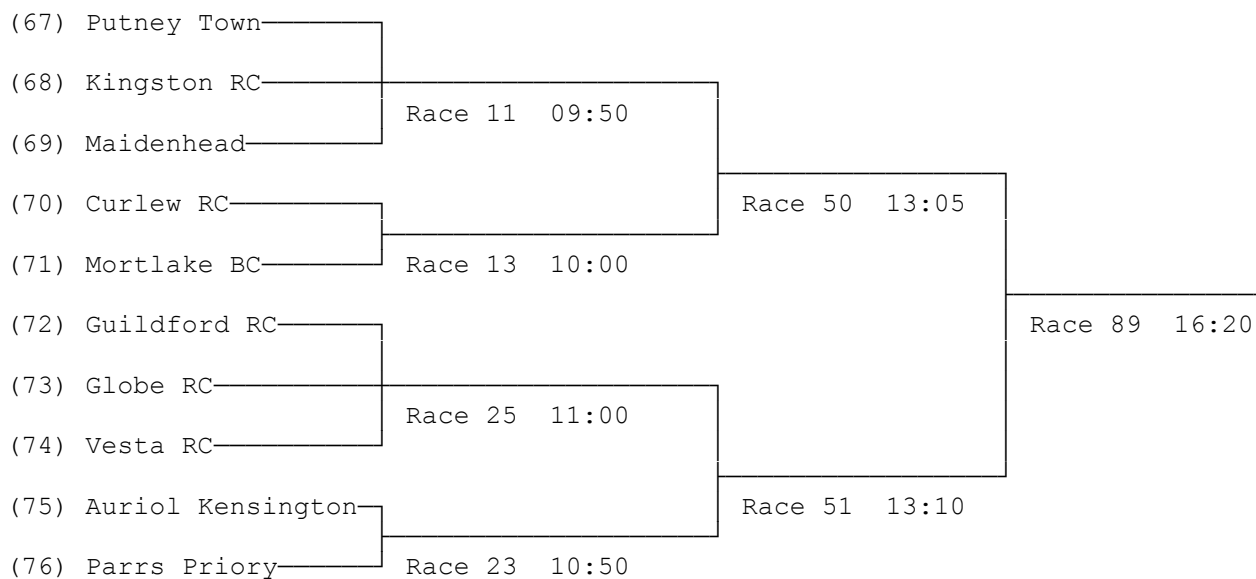

Saturday Draw

First named crew is on Town station, last named is on Enclosure side

12) Womens Senior 3 Coxed Fours

Sponsored in Memory of Colin Ellis