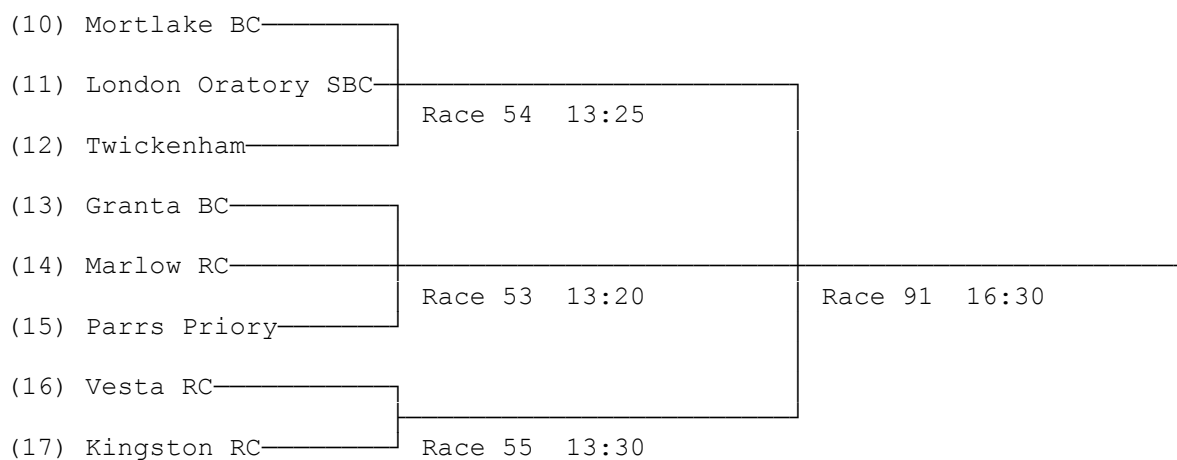

Saturday Draw

First named crew is on Town station, last named is on Enclosure side

1) Senior 2 Eights

Sponsored by Guy Salmon

2) Senior 3 Eights

Sponsored by Kingston University

3) Senior 4 Eights

Sponsored by Turk Launches

4) Novice Eights

Sponsored by A Wall

Saturday Draw

First named crew is on Town station, last named is on Enclosure side

5) Womens Senior 3 Eights

Sponsored In Memory of Aidin Spong

6) Womens Senior 4 Eights