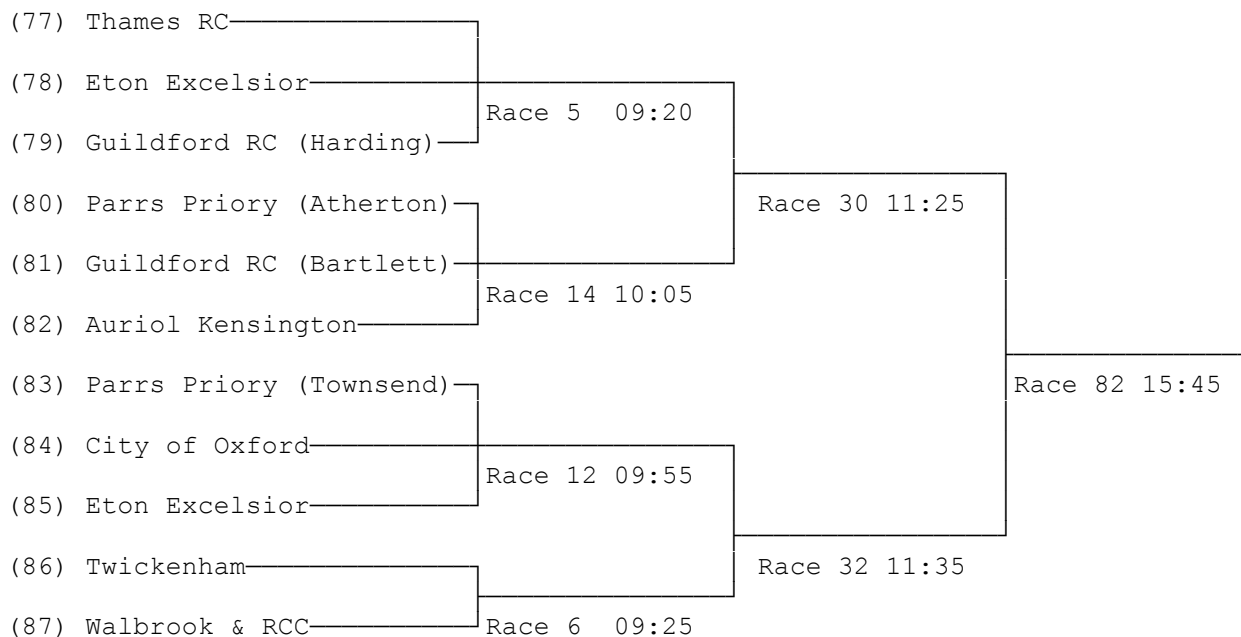

13) Womens Senior 4 Coxed Fours

Sponsored in Memory of John Levy