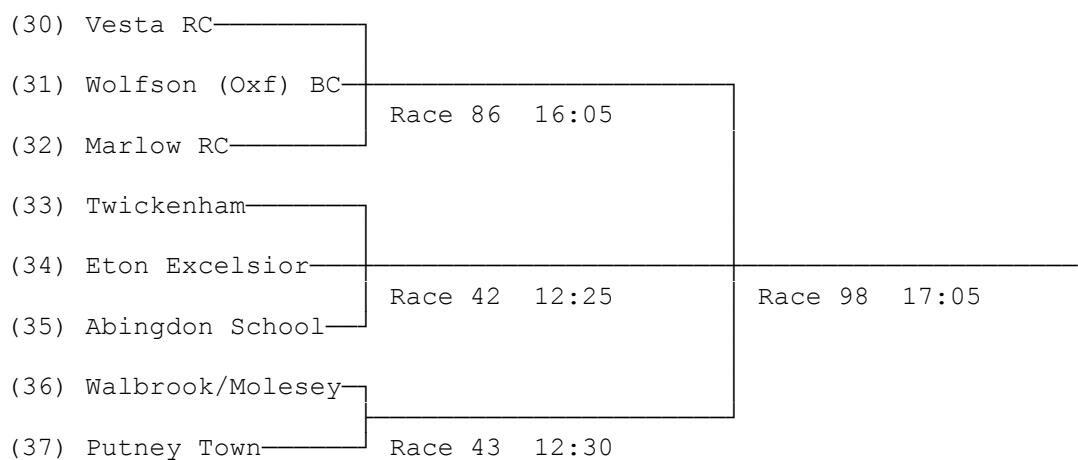

7) Womens Novice Eights

Sponsored by Royal Borough of Kingston